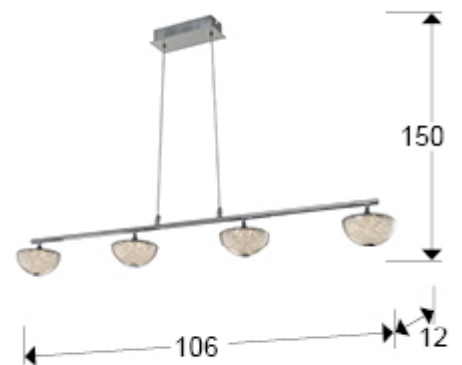

Lua

726281

Pendants

Lamp of 4 LED lights, made of chromed metal and aluminium. Semi-spherical glass shades, with granulated glass texture inside. 4x5,3W LED. 1.484 lm. 4.000°K.

GENERAL INFORMATION

EAN Code: 8435435321437
Type: Pendants
Collection: Lua

SIZES

Sizes: ↔ 108.0 ↓ 13.0 ↗ 12.0 cm
Height when installed: 30.0/ max. 140.0 cm
Weight: 2.7 Kg

SIZES WITH PACKAGING

Weight: 3.9 Kg
Volume: 0.0580m³
Sizes: ↔ 115.0 ↓ 21.0 ↗ 24.0 cm

TECHNICAL INFORMATION

Electric class: Class 1
Maximum power: 21 W
Voltage: 220 V
Frequency: 50 Hz
Dimmable: NO
Colour temperature: 4,000 K
Average lifespan: 15,000 h
Power factor: >0.9
CRI: >80

DRIVER LED

Make: EAGLERISE
Model: EIP026C0300L2
Quantity: 1 Units
Dimmable: No
Maximum power: 26W
Frequency: 50-60 Hz
Primary voltage: 220-240 V
Type: Corriente constante
Secondary current: 300 V
Sizes: ↔ 11,5 ↓ 3,0 ↗ 4,5 cm

ADDITIONAL INFORMATION

Material: Metal, aluminium, glass
Finish: Chrome, clear

726281

 Esta luminaria lleva lámparas LED incorporadas.
This luminaire contains built-in LED lamps.

Las lámparas de esta luminaria no son recambiables.
The lamps cannot be changed in the luminaire.