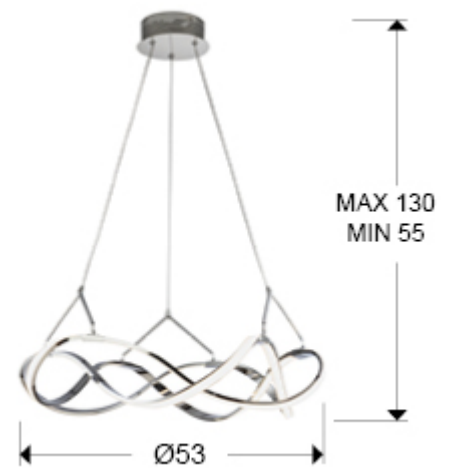

Molly

Pendants

763824

Recommended product

LED lamp, made of aluminium, chromed finish. Adjustable in length. Opal acrylic diffusers. 30W LED, 2700 lm, 3000 K.

GENERAL INFORMATION

Catalogue: i36 Iluminación
Page: 38
EAN Code: 8435435325343
Type: Pendants
Collection: Molly

SIZES

Sizes: Ø 53.0 ↑ 22.0 cm
Height when installed: 55.0/ max. 130.0 cm
Weight: 1.2 Kg

SIZES WITH PACKAGING

Weight: 2.9 Kg
Volume: 0.0690m³
Sizes: ↔ 64.0 ↓ 19.0 ↗ 57.0 cm

TECHNICAL INFORMATION

Electric class: Class 1
Maximum power: 30W
Voltage: 100/240 V
Frequency: 50/60 Hz
Colour temperature: 3,000 K
Average lifespan: 20,000 h
Power factor: >0.9
CRI: >80

DRIVER LED

Make: VIG
Model: K16-30C800
Quantity: 1 Units
Dimmable: No
Maximum power: 30W
Frequency: 50-60 Hz
Primary voltage: 100-240 V
Type: Corriente constante
Secondary current: 800 V
Sizes: ↔ 8,5 ↓ 3,0 ↗ 8,5 cm

ADDITIONAL INFORMATION

Material: Aluminium, acrylic
Finish: Chrome, opal
Cable colour: clear

763824

 Esta luminaria lleva lámparas LED incorporadas.
This luminaire contains built-in LED lamps.

 } LED

Las lámparas de esta luminaria no son recambiables.
The lamps cannot be changed in the luminaire.