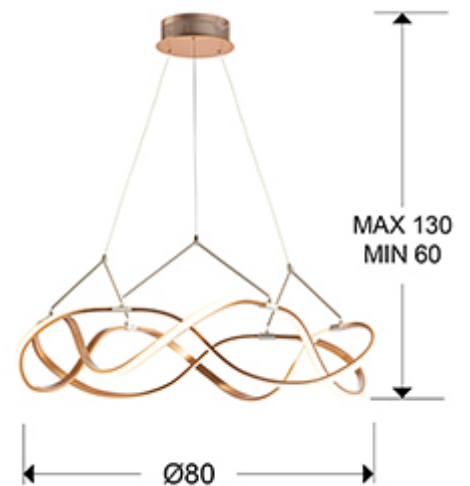

Molly

Pendants

763967

LED lamp made of brushed aluminium, rose gold finish with chrome details. Opal silicone diffusers. Adjustable height. 45W, 4050 lm. 3000 K.

GENERAL INFORMATION

EAN Code: 8435435329495
Type: Pendants
Collection: Molly

SIZES

Sizes: Ø 80.0 ↑ 30.0 cm
Height when installed: 60.0/ max. 130.0 cm
Weight: 2.2 Kg

SIZES WITH PACKAGING

Weight: 4.8 Kg
Volume: 0.1940m³
Sizes: ↔ 88.0 ↑ 88.0 ↗ 25.0 cm

TECHNICAL INFORMATION

Electric class: Class 1
Maximum power: 45W
Voltage: 100/240 V
Frequency: 50/60 Hz
Colour temperature: 3,000 K
Average lifespan: 20,000 h
Power factor: >0.8
CRI: >90

ADDITIONAL INFORMATION

Material: Metal, aluminium, silicone
Finish: Rose gold, opal

763967

 Esta luminaria lleva lámparas LED incorporadas.
This luminaire contains built-in LED lamps.

 } LED

Las lámparas de esta luminaria no son recambiables.
The lamps cannot be changed in the luminaire.