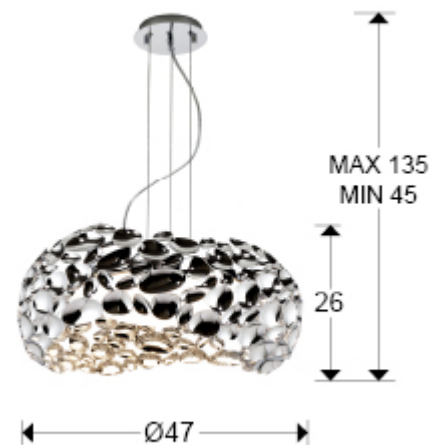

Narisa

266284

Recommended product

Pendants

Lamp of 5 lights made of chromed metal. Inner acrylic diffuser. Adjustable in height.

·This item includes 5 G9 LED 6W

GENERAL INFORMATION

Catalogue: i36 Iluminación
Page: 151
EAN Code: 8435435318734
Type: Pendants
Collection: Narisa

SIZES

Sizes: Ø 47.0 ↑ 26.0 cm
Height when installed: 45.0/ max. 135.0 cm
Weight: 3.9 Kg

SIZES WITH PACKAGING

Weight: 5.4 Kg
Volume: 0.0750m³
Sizes: ↔ 50.0 ↓ 30.0 ↗ 50.0 cm

TECHNICAL INFORMATION

Energy class: A+
Electric class: Class 1
Maximum power: 5x10W
Voltage: 110/220 V
Frequency: 50/60 Hz

ADDITIONAL INFORMATION

Material: Metal, acrylic
Finish: Chromed, opal
Cable colour: Clear

266284

 Esta luminaria es compatible con bombillas de las clases energéticas.
This luminaire is compatible with bulbs of the energy classes: