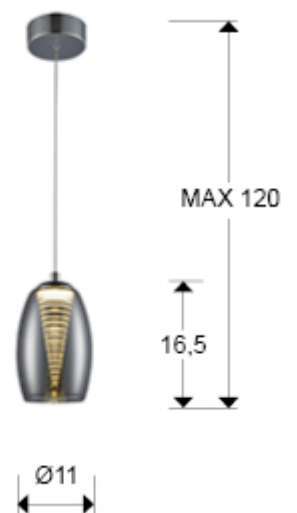

Nebula

584102

Recommended product

Pendants

Lamp of 1 LED light, made of metal, chrome finish. Double shade, exterior made of shimmered glass and interior in clear polycarbonate with layered cone shape. Adjustable in length. 5W LED. 450 lm 3.000 K.

GENERAL INFORMATION

Catalogue: i36 Iluminación
Page: 80
EAN Code: 8435435321666
Type: Pendants
Collection: Nebula

SIZES

Sizes: Ø 12.0 ↓ 18.0 cm
Height when installed: 30.0/ max. 120.0 cm
Weight: 0.7 Kg

SIZES WITH PACKAGING

Weight: 0.9 Kg
Volume: 0.0120m³
Sizes: ↔ 30.0 ↓ 20.0 ↗ 20.0 cm

TECHNICAL INFORMATION

Electric class: Class 1
Maximum power: 5W
Voltage: 220/240 V
Frequency: 50/60 Hz
Colour temperature: 3,000 K
Average lifespan: 30,000 h
CRI: >80