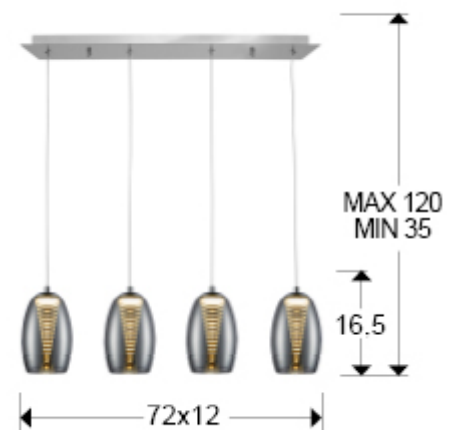

Nebula

584214

Recommended product

Pendants

Lamp of 4 LED lights, made of metal, chrome finish. Double shade, exterior made of shimmered glass and interior in clear polycarbonate with layered cone shape. Adjustable in length. 4x5W LED. 1.800 lm 3.000 K.

GENERAL INFORMATION

Catalogue: i36 Iluminación
 Page: 83
 EAN Code: 8435435321673
 Type: Pendants
 Collection: Nebula

SIZES

Sizes: ↔ 72.0 ↓ 18.0 ↗ 12.0 cm
 Height when installed: 35.0/ max. 120.0 cm
 Weight: 2.8 Kg

SIZES WITH PACKAGING

Weight: 3.8 Kg
 Volume: 0.0420m³
 Sizes: ↔ 82.0 ↓ 19.0 ↗ 27.0 cm

TECHNICAL INFORMATION

Electric class: Class 1
Maximum power: 20W
Voltage: 220 V
Frequency: 50/60 Hz
Dimmable: NO
Colour temperature: 3,000 K
Average lifespan: 30,000 h
CRI: >80