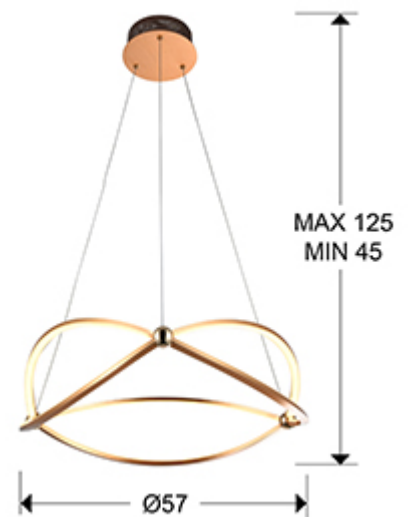

Ocellis

Pendants

757232

LED lamp made of brushed aluminium, rose gold finish. Opal silicone diffuser. Adjustable height. 45 W, 4050 lm. 3000 K

GENERAL INFORMATION

EAN Code: 8435435329426
Type: Pendants
Collection: Ocellis

SIZES

Sizes: Ø 57.0 ↑ 14.0 cm
Height when installed: 45.0/ max. 125.0 cm
Weight: 1.5 Kg

SIZES WITH PACKAGING

Weight: 3.6 Kg
Volume: 0.0910m³
Sizes: ↔ 66.0 ↑ 21.0 ↗ 66.0 cm

TECHNICAL INFORMATION

Electric class: Class 1
Maximum power: 45W
Voltage: 100/240 V
Frequency: 50/60 Hz
Colour temperature: 3,000 K
Average lifespan: 20,000 h
Power factor: >0.9
CRI: >80

ADDITIONAL INFORMATION

Material: Metal, aluminium, silicone
Finish: Rose gold, opal

757232

 Esta luminaria lleva lámparas LED incorporadas.
This luminaire contains built-in LED lamps.

 } LED

Las lámparas de esta luminaria no son recambiables.
The lamps cannot be changed in the luminaire.