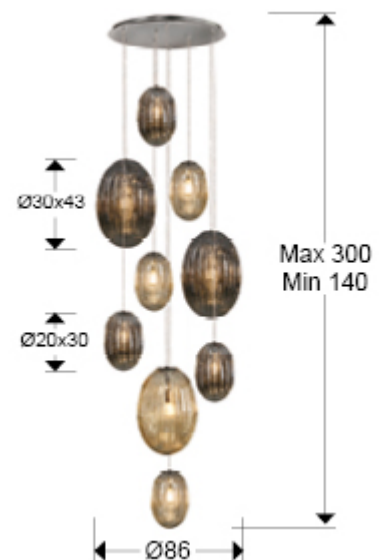

Ovila

752367

Pendants

Recommended product

9 light lamp. Made of metal, chrome finish. Combined glass shades: small and large size. Two shimmered glass colours: Cognac and Smoked grey. Adjustable length.

·This item includes 9 E27 LED 8W. DIMABLE

GENERAL INFORMATION

EAN Code: 8435435330880
 Type: Pendants
 Collection: Ovila

SIZES

Sizes: Ø 86.0 ↑ 230.0 cm
 Height when installed: 140.0/ max. 300.0 cm
 Weight: 20.5 Kg

SIZES WITH PACKAGING

Weight: 37.6 Kg
 Volume: 0.5980m³
 Sizes: ↔ 110.0 ↑ 64.0 ↗ 85.0 cm

TECHNICAL INFORMATION

Energy class: A+
Electric class: Class 1
Maximum power: 9x20W
Voltage: 110/220 V
Frequency: 50/60 Hz

ADDITIONAL INFORMATION

Material: Metal. Glass.
Finish: Chrome. Cognac, Smoky grey.