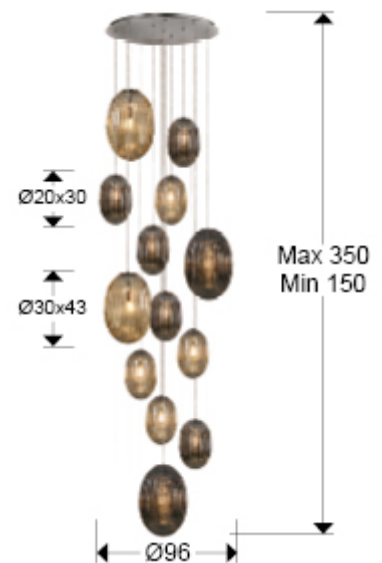

### Pendants

Lamp of 13 lights, made of metal, chrome finish. Combined glass shades: small and large size. Two shimmered glass colours: Cognac and Smoked grey. Adjustable length. DIMMABLE. Remote control included.

This product includes receiver dimmer and remote control by radiofrequency · This item includes 13 E27 LED 8W. DIMABLE

## SIZES

Sizes: Ø 96.0 ↓ 300.0 cm  
Height when installed: 150.0/ max. 350.0 cm  
Weight: 28.0 Kg

## ADDITIONAL INFORMATION

Material: Metal. Glass.  
Finish: Chrome. Cognac, Smoky grey.

**Schuller.SL. 752459D**

 Esta luminaria es compatible con bombillas de las clases energéticas.  
This luminaire is compatible with bulbs of the energy classes: