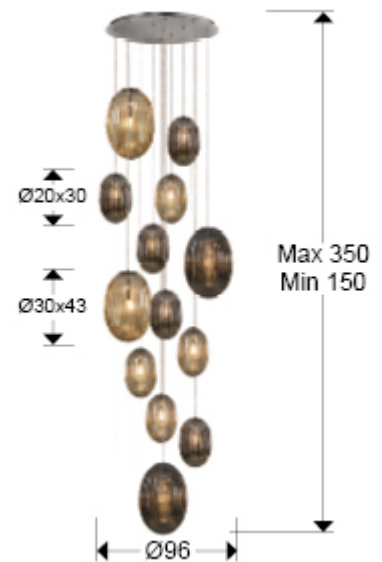

### Pendants

13 light lamp. Made of metal, chrome finish. Combined glass shades: small and large size. Two shimmered glass colours: Cognac and Smoked grey. Adjustable length.

·This item includes 13 E27 LED 8W. DIMABLE

## GENERAL INFORMATION

EAN Code: 8435435330897  
 Type: Pendants  
 Collection: Ovila

## SIZES

Sizes:  $\varnothing$  96.0  $\updownarrow$  300.0 cm  
 Height when installed: 150.0/ max. 350.0 cm  
 Weight: 28.0 Kg

## ADDITIONAL INFORMATION

Material: Metal. Glass.  
Finish: Chrome. Cognac, Smoky grey.

**Schuller.SL. 752459**

 Esta luminaria es compatible con bombillas de las clases energéticas.  
This luminaire is compatible with bulbs of the energy classes: