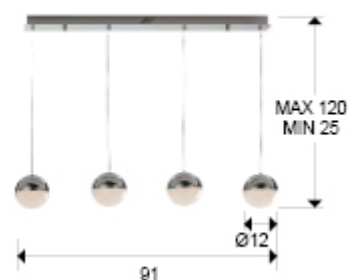

Sphere

Pendants

793635

Lamp of 4 lights made of metal, chrome finish. Spherical shades Ø12 cm. of metal and polycarbonate with texture inside. Adjustable height. 19,2W LED. 3.000 K. 1,152 lm. DIMMABLE.

This product includes LED drivers with 0-10V or PWM diming. To use it with wall dimmer, use just this type of dimmers. Any other type would damage the LED driver.

GENERAL INFORMATION

Catalogue: i36 Iluminación
 Page: 70
 EAN Code: 8435435319298
 Type: Pendants
 Collection: Sphere

SIZES

Sizes: ↔ 91.0 ↓ 12.0 ↗ 12.0 cm
 Height when installed: 25.0/ max. 120.0 cm
 Weight: 3.2 Kg

SIZES WITH PACKAGING

Weight: 4.1 Kg
 Volume: 0.0500m³
 Sizes: ↔ 92.0 ↓ 27.0 ↗ 20.0 cm

TECHNICAL INFORMATION

Electric class: Class 1
Maximum power: 19.2W
Voltage: 100/265 V
Frequency: 50/60 Hz
Dimmable: NO
Colour temperature: 3,000 K
Average lifespan: 30,000 h
CRI: >80

ADDITIONAL INFORMATION

Material: Metal, polycarbonate
Finish: Chrome, clear
Cable colour: Clear

793635

 Esta luminaria lleva lámparas LED incorporadas.
This luminaire contains built-in LED lamps.

 } LED

Las lámparas de esta luminaria no son recambiables.
The lamps cannot be changed in the luminaire.