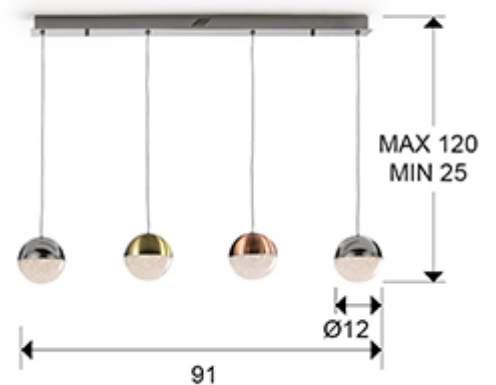

## Sphere

Pendants

793659D

LED lamp of 4 lights. Made of metal, chrome finish. Polycarbonate spherical shades of Ø12 cm. with texture inside and metal finished in satin copper, satin brass and chrome. Adjustable length. 19,2W LED. 3000 K. 1,152 lm. DIMMABLE. Remote control inc

### SIZES

Sizes: ↔ 91.0 ↓ 12.0 ↗ 12.0 cm  
 Weight: 3.2 Kg

### SIZES WITH PACKAGING

Weight: 4.1 Kg  
 Volume: 0.0500m<sup>3</sup>  
 Sizes: ↔ 92.0 ↓ 27.0 ↗ 20.0 cm