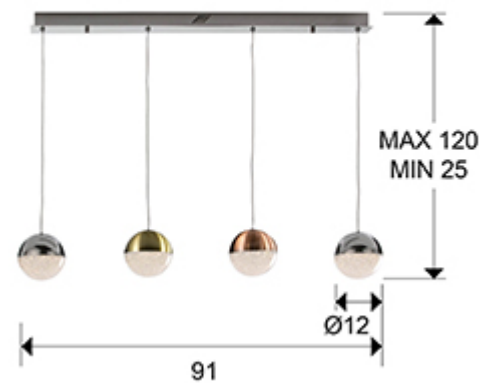

Sphere

Pendants

793659

Lamp of 4 LED lamps made of metal, chrome finish. Spherical polycarbonate shade Ø12 cm with texture inside and metal finished in satin copper, satin brass and chrome. Adjustable length. 19.2W LED, 3,000 K, 1,152 lm. DIMMABLE.

This product includes LED drivers with 0-10V or PWM dimming. To use it with wall dimmer, use just this type of dimmers. Any other type would damage the LED driver.

GENERAL INFORMATION

Catalogue: i36 Iluminación
 Page: 61
 EAN Code: 8435435322731
 Type: Pendants
 Collection: Sphere

SIZES

Sizes: ↔ 91.0 ↓ 12.0 ↗ 12.0 cm
 Height when installed: 25.0/ max. 120.0 cm
 Weight: 3.2 Kg

SIZES WITH PACKAGING

Weight: 4.1 Kg
 Volume: 0.0500m³
 Sizes: ↔ 92.0 ↓ 27.0 ↗ 20.0 cm

TECHNICAL INFORMATION

ADDITIONAL INFORMATION

Material: Metal, polycarbonate
Finish: Chrome, brass, copper, clear
Cable colour: Clear

793659

 Esta luminaria lleva lámparas LED incorporadas.
This luminaire contains built-in LED lamps.