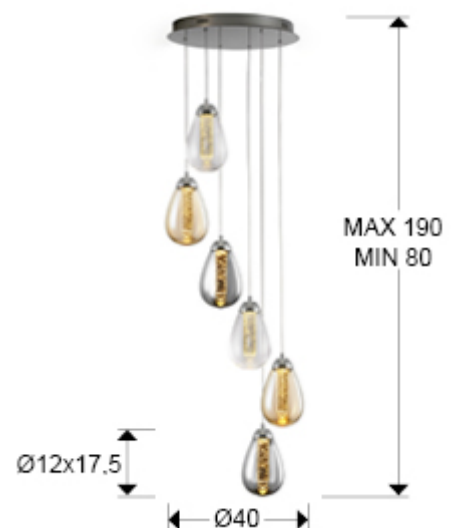

Taccia

394834

Pendants

Recommended product

LED lamp of 6 lights, made of metal, chrome finish. Double shade, exterior with pear shape made of clear, amber and smoked glass and exterior of solid bar with decorative bubbles. Adjustable in length. 6x5W LED. 3000 K.

GENERAL INFORMATION

Catalogue: i36 Iluminación
 Page: 89
 EAN Code: 8435435325084
 Type: Pendants
 Collection: Taccia

SIZES

Sizes: \varnothing 40.0 \updownarrow 125.0 cm
 Height when installed: 80.0/ max. 190.0 cm
 Weight: 4.7 Kg

SIZES WITH PACKAGING

Weight: 6.2 Kg
 Volume: 0.0710m³
 Sizes: \leftrightarrow 51.0 \updownarrow 29.0 \swarrow 48.0 cm

TECHNICAL INFORMATION

Electric class: Class 1
Maximum power: 30W
Voltage: 220/240 V
Frequency: 50/60 Hz
Colour temperature: 3,000 K
Average lifespan: 30,000 h
Power factor: >0.9
CRI: >80

ADDITIONAL INFORMATION

Material: Metal, glass
Finish: Chromed, clear, amber
Cable colour: clear

394834

 Esta luminaria lleva lámparas LED incorporadas.
This luminaire contains built-in LED lamps.

 } LED

Las lámparas de esta luminaria no son recambiables.
The lamps cannot be changed in the luminaire.