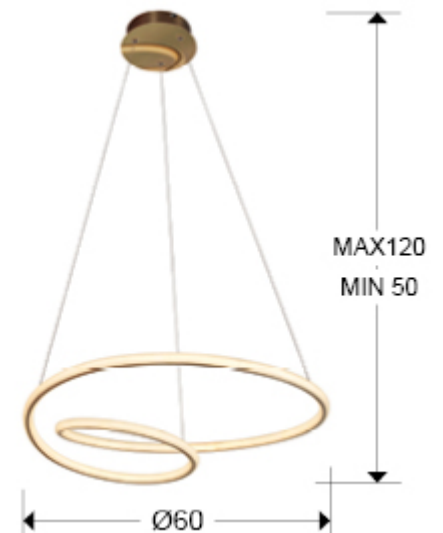

Tube

138611

Recommended product

Pendants

Lamp made of metal and aluminum. Finished in bright gold and matt gold. Tubular diffuser of opal silicone. 47W LED. 3760 lm. 3000K

GENERAL INFORMATION

EAN Code: 8435435330637
Type: Pendants
Collection: Tube

SIZES

Sizes: Ø 60.0 ↓ 15.0 cm
Height when installed: 50.0/ max. 120.0 cm
Weight: 1.9 Kg

SIZES WITH PACKAGING

Weight: 2.9 Kg
Volume: 0.0710m³
Sizes: ↔ 71.0 ↓ 14.0 ↗ 71.0 cm

TECHNICAL INFORMATION

Electric class: Class 1
Maximum power: 47W
Voltage: 100/240 V
Frequency: 50/60 Hz
Colour temperature: 3,000 K
Average lifespan: 30,000 h
Power factor: >0.85
CRI: >1

DRIVER LED

Make: LIFUD
Model: LF-GIR050YK1300U
Quantity: 1 Units
Dimmable: No
Maximum power: 55W
Frequency: 50-60 Hz
Primary voltage: 100-240 V
Type: Corriente constante
Secondary current: 1.300 V
Sizes: ↔ 15,5 ↑ 3,0 ↗ 5,0 cm

ADDITIONAL INFORMATION

Material: Metal, acrylic
Finish: Bright gold, opal

138611

 Esta luminaria lleva lámparas LED incorporadas.
This luminaire contains built-in LED lamps.

Las lámparas de esta luminaria no son recambiables.
The lamps cannot be changed in the luminaire.