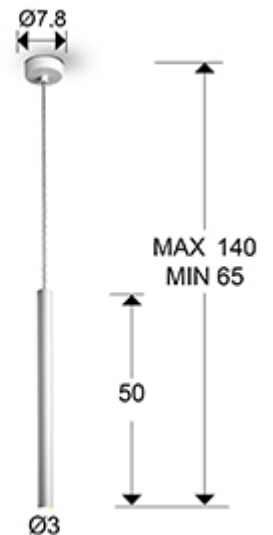

Varas

373075

Recommended product

Pendants

Lamp of 1 LED light. Made of metal, finished in matt white.
Opal acrylic diffuser. 5W LED, 450 lm, 3.000 K. DIMMABLE

GENERAL INFORMATION

Catalogue: i36 Iluminación
Page: 18
EAN Code: 8435435326838
Type: Pendants
Collection: Varas

SIZES

Sizes: \varnothing 8.0 \updownarrow 50.0 cm
Height when installed: 65.0/ max. 140.0 cm
Weight: 0.8 Kg

SIZES WITH PACKAGING

Weight: 1.0 Kg
Volume: 0.0070m³
Sizes: \leftrightarrow 55.0 \updownarrow 11.0 \nearrow 11.0 cm

TECHNICAL INFORMATION

Electric class: Class 1
Maximum power: 5W
Voltage: 220/240 V
Frequency: 50/60 Hz
Colour temperature: 3,000 K
Average lifespan: 50,000 h
Power factor: >0.9
CRI: >80

ADDITIONAL INFORMATION