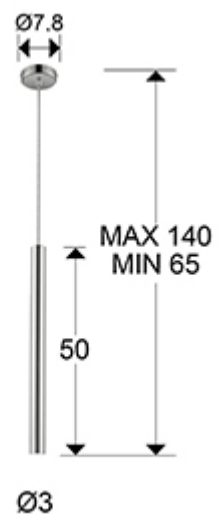

Varas

373084

Recommended product

Pendants

LED lamp of 1 light. Made of metal, chrome finish. Opal acrylic diffuser. 5W LED, 450 lm, 3000 K. DIMMABLE

GENERAL INFORMATION

Catalogue: i36 Iluminación
Page: 26
EAN Code: 8435435324919
Type: Pendants
Collection: Varas

SIZES

Sizes: \varnothing 8.0 \updownarrow 50.0 cm
Height when installed: 65.0/ max. 140.0 cm
Weight: 0.8 Kg

SIZES WITH PACKAGING

Weight: 1.0 Kg
Volume: 0.0060m³
Sizes: \leftrightarrow 55.0 \updownarrow 10.0 \nearrow 10.0 cm

TECHNICAL INFORMATION

Electric class: Class 1
Maximum power: 5W
Voltage: 220/240 V
Frequency: 50/60 Hz
Colour temperature: 3,000 K
Average lifespan: 50,000 h
Power factor: >0.9
CRI: >80

ADDITIONAL INFORMATION