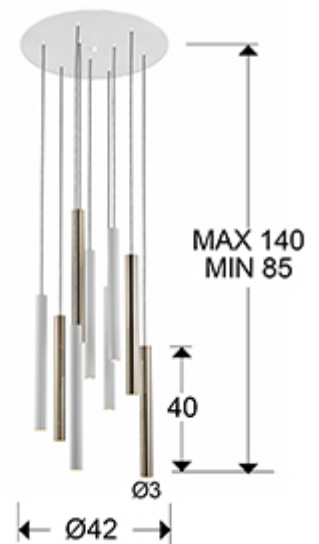

Varas

373250D

Pendants

Round lamp of 9 LED lights. Made of metal, bright gold and matt white finish. Opal acrylic diffuser. 45W LED, 4050 lm, 3000 K. DIMMABLE. Remote control included.

This product includes dimmer receiver and a remote control by radiofrequency.

GENERAL INFORMATION

Catalogue: i36 Iluminación
Page: 21
EAN Code: 8435435326883
Type: Pendants
Collection: Varas

SIZES

Sizes: Ø 42.0 ↓ 110.0 cm
Height when installed: 85.0/ max. 140.0 cm
Weight: 6.9 Kg

SIZES WITH PACKAGING

Weight: 8.2 Kg
Volume: 0.0370m³
Sizes: ↔ 48.0 ↓ 16.0 ↗ 48.0 cm

TECHNICAL INFORMATION

Electric class: Class 1
Maximum power: 45W
Voltage: 220 V
Frequency: 50/60 Hz
Regulation: REMOTE CONTROL
Colour temperature: 3,000 K
Average lifespan: 50,000 h
Power factor: >0.9
CRI: >80

ADDITIONAL INFORMATION

Material: Metal, acrylic
Finish: Bright gold, matt white, opal

373250D

 Esta luminaria lleva lámparas LED incorporadas.
This luminaire contains built-in LED lamps.

Las lámparas de esta luminaria no son recambiables.
The lamps cannot be changed in the luminaire.