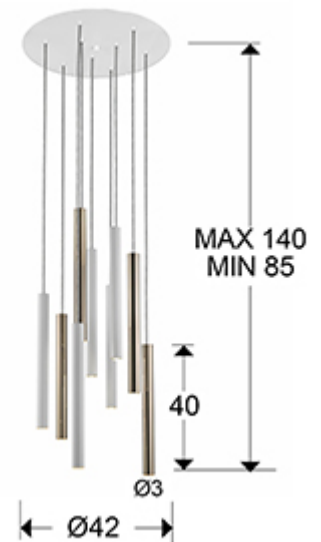

Varas

373250

Pendants

LED round lamp of 9 lights. Made of metal, bright gold and matt white finish. Opal acrylic diffuser. 45W LED, 4050 lm, 3000 K. DIMMABLE

GENERAL INFORMATION

Catalogue: i36 Iluminación
Page: 21
EAN Code: 8435435324940
Type: Pendants
Collection: Varas

SIZES

Sizes: Ø 42.0 ↓ 110.0 cm
Height when installed: 85.0/ max. 140.0 cm
Weight: 6.9 Kg

SIZES WITH PACKAGING

Weight: 8.2 Kg
Volume: 0.0370m³
Sizes: ↔ 48.0 ↓ 16.0 ↗ 48.0 cm

TECHNICAL INFORMATION

Electric class: Class 1
Maximum power: 45W
Voltage: 220 V
Frequency: 50/60 Hz
Colour temperature: 3,000 K
Average lifespan: 50,000 h
Power factor: >0.9
CRI: >80

ADDITIONAL INFORMATION

Material: Metal, acrylic
Finish: Bright gold, matt white, opal
Cable colour: clear

373250

 Esta luminaria lleva lámparas LED incorporadas.
This luminaire contains built-in LED lamps.