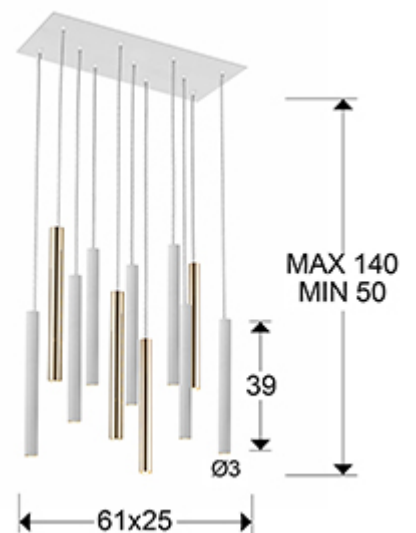

Varas

Pendants

373342

LED lamp of 11 lights. Made of metal, bright gold and matt white finish. Opal acrylic diffuser. 55W LED, 4950 lm, 3000 K. DIMMABLE

GENERAL INFORMATION

Catalogue: i36 Iluminación
 Page: 22
 EAN Code: 8435435324964
 Type: Pendants
 Collection: Varas

SIZES

Sizes: ↔ 61.0 ↓ 40.0 ↗ 25.0 cm
 Height when installed: 50.0/ max. 140.0 cm
 Weight: 8.2 Kg

SIZES WITH PACKAGING

Weight: 9.4 Kg
 Volume: 0.0380m³
 Sizes: ↔ 68.0 ↓ 17.0 ↗ 33.0 cm

TECHNICAL INFORMATION

Electric class: Class 1
Maximum power: 55W
Voltage: 220 V
Frequency: 50/60 Hz
Colour temperature: 3,000 K
Average lifespan: 50,000 h
Power factor: >0.9
CRI: >80

ADDITIONAL INFORMATION

Material: Metal, acrylic
Finish: Bright gold, matt white, opal
Cable colour: Clear