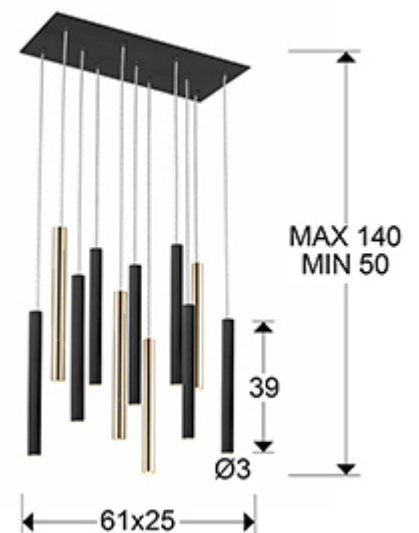

Varas

373357

Pendants

Recommended product

Lamp of 11 LED lights. Made of metal, finished in gold and matt black. Opal acrylic diffuser. 55W LED, 4.950 lm, 3.000 K. DIMMABLE.

GENERAL INFORMATION

Catalogue: i36 Iluminación
 Page: 34
 EAN Code: 8435435329648
 Type: Pendants
 Collection: Varas

SIZES

Sizes: ↔ 61.0 ↓ 40.0 ↗ 25.0 cm
 Height when installed: 50.0/ max. 140.0 cm
 Weight: 8.2 Kg

SIZES WITH PACKAGING

Weight: 9.4 Kg
 Volume: 0.0380m³
 Sizes: ↔ 68.0 ↓ 17.0 ↗ 33.0 cm

TECHNICAL INFORMATION

Electric class: Class 1
Maximum power: 55W
Voltage: 220/240 V
Frequency: 50/60 Hz
Colour temperature: 3,000 K
Average lifespan: 50,000 h
Power factor: >0.9
CRI: >80

ADDITIONAL INFORMATION

Material: Metal, acrylic
Finish: Gold, matt black, opal
Cable colour: clear