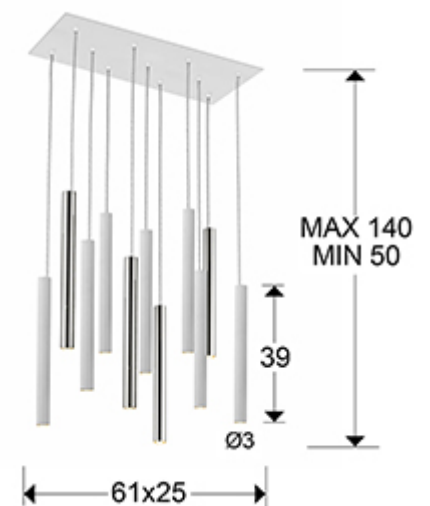

## Varas

373378D

Pendants

LED lamp of 11 lights. Made of metal, chrome and matt white finish. Opal acrylic diffuser. 55W LED, 4950 lm, 3000 K. DIMMABLE. Remote control included.

This product includes dimmer receiver and a remote control by radiofrequency.

### SIZES

Sizes: → 61.0 ↓ 40.0 ↗ 25.0 cm  
 Height when installed: 50.0/ max. 140.0 cm  
 Weight: 8.2 Kg

### SIZES WITH PACKAGING

Weight: 9.4 Kg  
 Volume: 0.0380m<sup>3</sup>  
 Sizes: → 68.0 ↓ 17.0 ↗ 33.0 cm