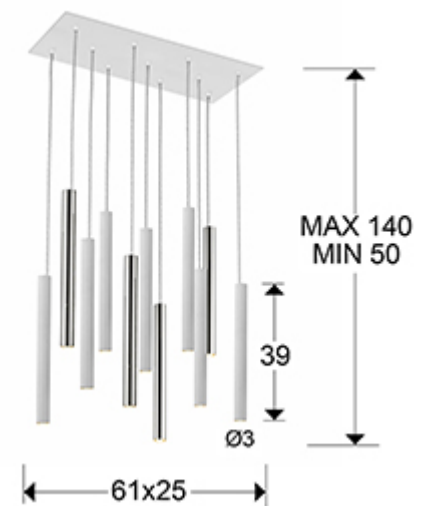

## Varas

Pendants

373378

LED lamp of 11 lights. Made of metal, chrome and matt white finish. Opal acrylic diffuser. 55W LED, 4950 lm, 3000 K. DIMMABLE

### SIZES

Sizes: ↔ 61.0 ↓ 40.0 ↗ 25.0 cm  
 Height when installed: 50.0/ max. 140.0 cm  
 Weight: 8.2 Kg

### SIZES WITH PACKAGING

Weight: 9.4 Kg  
 Volume: 0.0380m<sup>3</sup>  
 Sizes: ↔ 68.0 ↓ 17.0 ↗ 33.0 cm