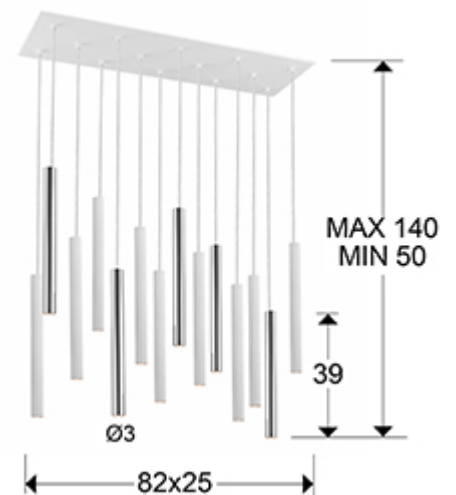

Varas

373416

Recommended product

Pendants

LED lamp of 14 lights. Made of metal, chrome and matt white finish. Opal acrylic diffuser. 70W LED, 6300 lm, 3000 K. DIMMABLE

AVAILABLE WITH 5 METERS HIGH. ITEM: 373416G

GENERAL INFORMATION

Catalogue: i36 Iluminación
 Page: 29
 EAN Code: 8435435324988
 Type: Pendants
 Collection: Varas

SIZES

Sizes: ↔ 82.0 ↓ 40.0 ↗ 25.0 cm
 Height when installed: 50.0/ max. 140.0 cm
 Weight: 11.2 Kg

SIZES WITH PACKAGING

Weight: 12.6 Kg
 Volume: 0.0640m³
 Sizes: ↔ 90.0 ↓ 17.0 ↗ 42.0 cm

TECHNICAL INFORMATION

Electric class: Class 1
Maximum power: 70W
Voltage: 220 V
Frequency: 50/60 Hz
Colour temperature: 3,000 K
Average lifespan: 50,000 h
Power factor: >0.9
CRI: >80

ADDITIONAL INFORMATION

Material: Metal, acrylic
Finish: Chrome, matt white, opal
Cable colour: Clear

373416

 Esta luminaria lleva lámparas LED incorporadas.
This luminaire contains built-in LED lamps.

Las lámparas de esta luminaria no son recambiables.
The lamps cannot be changed in the luminaire.