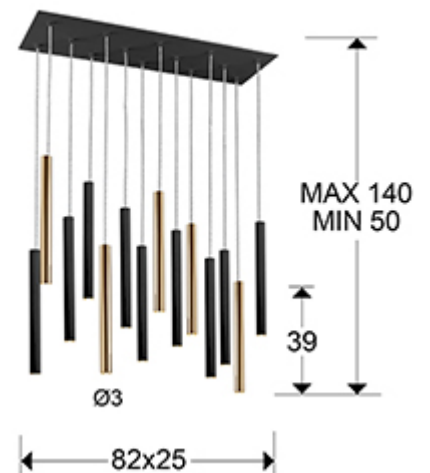

Varas

373425D

Pendants

Lamp of 14 LED lights. Made of metal, finished in gold and matt black. Opal acrylic diffuser. 70W LED, 6300 lm, 3000 K. DIMMABLE. Remote control included.

This product includes dimmer receiver and a remote control by radiofrequency. AVAILABLE WITH 5 METERS HIGH. ITEM: 373425GD

GENERAL INFORMATION

Catalogue: i36 Iluminación
 Page: 35
 EAN Code: 8435435329679
 Type: Pendants
 Collection: Varas

SIZES

Sizes: ↔ 82.0 ↓ 40.0 ↗ 25.0 cm
 Height when installed: 50.0/ max. 140.0 cm
 Weight: 11.2 Kg

SIZES WITH PACKAGING

Weight: 12.6 Kg
 Volume: 0.0640m³
 Sizes: ↔ 90.0 ↓ 17.0 ↗ 42.0 cm

TECHNICAL INFORMATION

Electric class: Class 1
Maximum power: 70W
Voltage: 220 V
Frequency: 50/60 Hz
Regulation: REMOTE CONTROL
Colour temperature: 3,000 K
Average lifespan: 50,000 h
Power factor: >0.9
CRI: >80