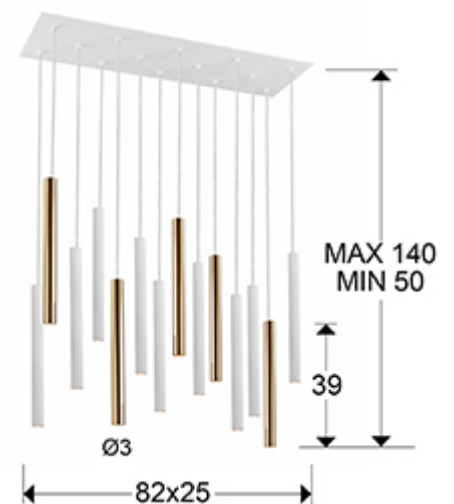

### Pendants

LED lamp of 14 lights. Made of metal, bright gold and matt white finish. Opal acrylic diffuser. 70W LED, 6300 lm, 3000 K. DIMMABLE. Remote control included.

This product includes dimmer receiver and a remote control by radiofrequency.

## SIZES

Sizes: ↔ 82.0 ↓ 40.0 ↗ 25.0 cm  
 Height when installed: 50.0/ max. 140.0 cm  
 Weight: 11.2 Kg

## SIZES WITH PACKAGING

Weight: 12.6 Kg  
 Volume: 0.0640m<sup>3</sup>  
 Sizes: ↔ 90.0 ↓ 17.0 ↗ 42.0 cm