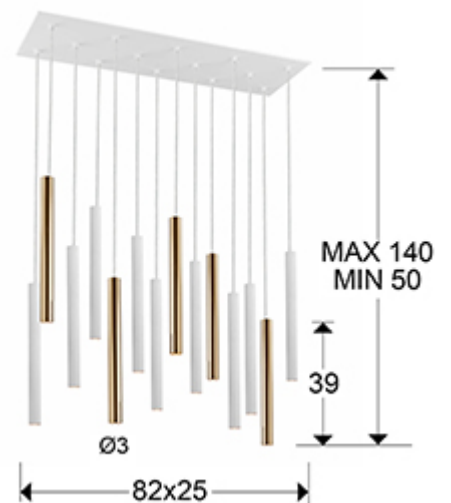

Varas

373437

Pendants

LED lamp of 14 lights. Made of metal, bright gold and matt white finish. Opal acrylic diffuser. 70W LED, 6300 lm, 3000 K. DIMMABLE

GENERAL INFORMATION

Catalogue: i36 Iluminación
 Page: 23
 EAN Code: 8435435324995
 Type: Pendants
 Collection: Varas

SIZES

Sizes: ↔ 82.0 ↓ 40.0 ↗ 25.0 cm
 Height when installed: 50.0/ max. 140.0 cm
 Weight: 11.2 Kg

SIZES WITH PACKAGING

Weight: 12.6 Kg
 Volume: 0.0640m³
 Sizes: ↔ 90.0 ↓ 17.0 ↗ 42.0 cm

TECHNICAL INFORMATION

Electric class: Class 1
Maximum power: 70W
Voltage: 220 V
Frequency: 50/60 Hz
Colour temperature: 3,000 K
Average lifespan: 50,000 h
Power factor: >0.9
CRI: >80

ADDITIONAL INFORMATION

Material: Metal, acrylic
Finish: Bright gold, matt white, opal
Cable colour: Clear