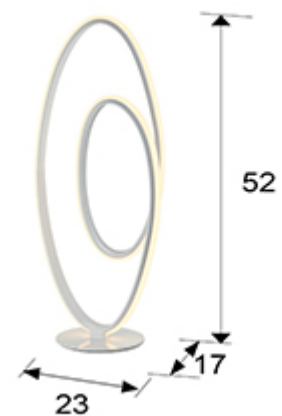

Loop

Table lamps

614259

LED desk table lamp, made of metal and aluminium, satin white finish. Opal silicone diffuser. 19.5W LED, 960 lm, 3000 K.

GENERAL INFORMATION

Catalogue: i36 Iluminación
Page: 118
EAN Code: 8435435327392
Type: Table lamps
Collection: Loop

SIZES

Sizes: → 23.0 ↓ 52.0 ↗ 17.0 cm
Weight: 1.8 Kg

SIZES WITH PACKAGING

Weight: 2.5 Kg
Volume: 0.0290m³
Sizes: → 24.0 ↓ 58.0 ↗ 21.0 cm

TECHNICAL INFORMATION

Electric class: Class 3
Maximum power: 19.50W
Voltage: 24 V
Colour temperature: 3,000 K
Average lifespan: 20,000 h
Power factor: >0.95
CRI: >80