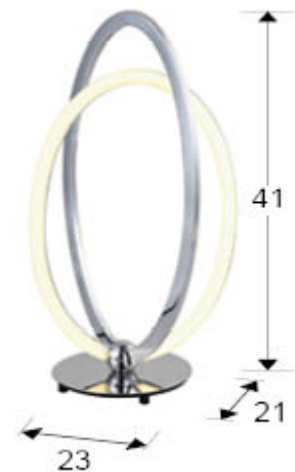

Ocellis

814133

Table lamps

LED table lamp made of aluminium, chrome finish. Opal silicone diffuser. 22W, 1980 lm. 3000 K

GENERAL INFORMATION

EAN Code: 8435435329525
Type: Table lamps
Collection: Ocellis

SIZES

Sizes: → 23.0 ↓ 41.0 ↗ 15.0 cm
Weight: 1.2 Kg

SIZES WITH PACKAGING

Weight: 1.8 Kg
Volume: 0.0310m³
Sizes: → 48.0 ↓ 23.0 ↗ 28.0 cm

TECHNICAL INFORMATION

Electric class: Class 3
Maximum power: 22W
Voltage: 35 V
Frequency: 50/60 Hz
Colour temperature: 3,000 K
Average lifespan: 20,000 h
Power factor: >0.5
CRI: >80

DRIVER LED

Make: HOSHINGMEI
Model: HC-024060GP
Quantity: 1 Units
Dimmable: No
Maximum power: 24W
Frequency: 50-60 Hz
Primary voltage: 100-240 V
Type: Corriente constante
Secondary current: 600 V
Sizes: ↔ 9,5 ↓ 7,0 ↗ 4,5 cm

ADDITIONAL INFORMATION

Material: Metal, aluminium, silicone
Finish: Chrome, opal

814133

 Esta luminaria lleva lámparas LED incorporadas.
This luminaire contains built-in LED lamps.

 } LED

Las lámparas de esta luminaria no son recambiables.
The lamps cannot be changed in the luminaire.