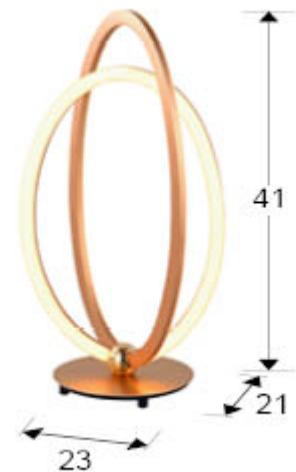

Ocellis

Table lamps

814140

LED table lamp made of brushed aluminium, rose gold finish. Opal silicone diffuser. 22W, 1980 lm. 3000 K

GENERAL INFORMATION

EAN Code: 8435435329532
Type: Table lamps
Collection: Ocellis

SIZES

Sizes: → 23.0 ↓ 41.0 ↗ 15.0 cm
Weight: 1.2 Kg

SIZES WITH PACKAGING

Weight: 1.8 Kg
Volume: 0.0310m³
Sizes: → 48.0 ↓ 23.0 ↗ 28.0 cm

TECHNICAL INFORMATION

Electric class: Class 3
Maximum power: 22W
Voltage: 35 V
Frequency: 50/60 Hz
Colour temperature: 3,000 K
Average lifespan: 20,000 h
Power factor: >0.5
CRI: >80

ADDITIONAL INFORMATION

Material: Metal, aluminium, silicone
Finish: Rose gold, opal

814140

 Esta luminaria lleva lámparas LED incorporadas.
This luminaire contains built-in LED lamps.

 } LED

Las lámparas de esta luminaria no son recambiables.
The lamps cannot be changed in the luminaire.