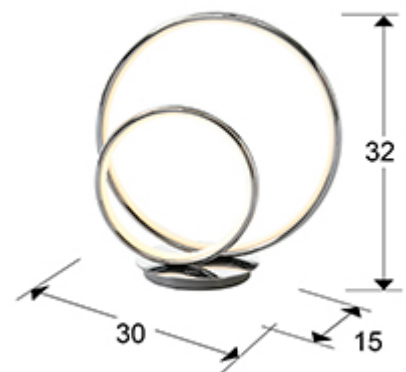

## Omega

Table lamps

614082

LED table lamp, made of steel and aluminium, chrome finish.  
Silicone diffuser. 18W LED. 800 lm. 3.000 K. DIMMABLE.

### SIZES

Sizes: ↔ 30.0 ↓ 32.0 ↗ 15.0 cm  
Weight: 1.2 Kg

### SIZES WITH PACKAGING

Weight: 1.9 Kg  
Volume: 0.0370m<sup>3</sup>  
Sizes: ↔ 40.0 ↓ 42.0 ↗ 22.0 cm