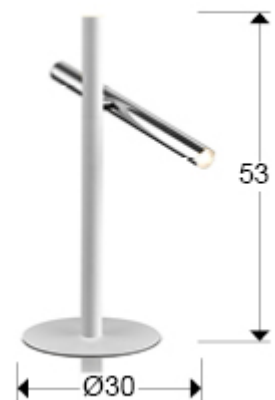

## Varas

373581

Table lamps

LED table lamp of 2 lights, made of metal finished in chrome and matt white. Opal acrylic diffuser. 10W LED, 900 lm, 3000 K.

### SIZES

Sizes: → 31.0 ↓ 53.0 ↗ 21.0 cm  
Weight: 1.8 Kg

### SIZES WITH PACKAGING

Weight: 2.3 Kg  
Volume: 0.0170m<sup>3</sup>  
Sizes: → 58.0 ↓ 11.0 ↗ 27.0 cm

## ADDITIONAL INFORMATION

Material: Metal, acrylic  
Finish: Chrome, matt white, opal  
Cable colour: Clear

**373581**

 Esta luminaria lleva lámparas LED incorporadas.  
This luminaire contains built-in LED lamps.