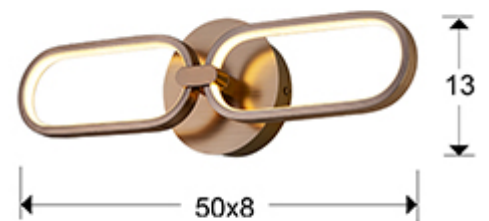

### Wall lamps

LED wall lamp with two ovals of light, made of brushed aluminium, rose gold finish. Opal silicone diffusers. 13W LED, 1170 lm, 3000 K. Ready to hang in horizontal or vertical position.

## SIZES

Sizes: ↔ 50.0 ↓ 13.0 ↗ 8.0 cm  
Weight: 0.7 Kg

## ADDITIONAL INFORMATION

Material: Aluminium, silicone  
Finish: Rose gold, opal

**787017**

 Esta luminaria lleva lámparas LED incorporadas.  
This luminaire contains built-in LED lamps.

 } LED

Las lámparas de esta luminaria no son recambiables.  
The lamps cannot be changed in the luminaire.