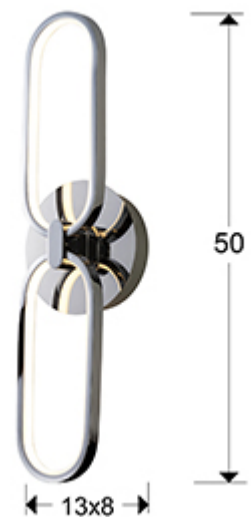

Colette

787024

Wall lamps

Recommended product

LED wall lamp with two ovals of light, made of aluminium, chromed finish. Opal silicone diffusers. 13W LED, 1170 lm, 3000 K. Ready to hang in horizontal or vertical position.

GENERAL INFORMATION

Catalogue: i36 Iluminación
Page: 9
EAN Code: 8435435327880
Type: Wall lamps
Collection: Colette

SIZES

Sizes: ↔ 13.0 ↓ 50.0 ↗ 8.0 cm
Weight: 0.7 Kg

SIZES WITH PACKAGING

Weight: 1.0 Kg
Volume: 0.0160m³
Sizes: ↔ 56.0 ↓ 14.0 ↗ 20.0 cm

TECHNICAL INFORMATION

Electric class: Class 1
Maximum power: 13W
Voltage: 100/240 V
Frequency: 50/60 Hz
Colour temperature: 3,000 K
Average lifespan: 20,000 h
Power factor: >0.5
CRI: >80

DRIVER LED

Make: VIG
Model: K14-16C700
Quantity: 1 Units
Dimmable: No
Maximum power: 16W
Frequency: 50-60 Hz
Primary voltage: 100-240 V
Type: Corriente constante
Secondary current: 700 V
Sizes: ↔ 6,5 ↓ 2,5 ↗ 6,5 cm

ADDITIONAL INFORMATION

Material: Aluminium, silicone
Finish: Chromed, opal

787024

 Esta luminaria lleva lámparas LED incorporadas.
This luminaire contains built-in LED lamps.

 } LED

Las lámparas de esta luminaria no son recambiables.
The lamps cannot be changed in the luminaire.