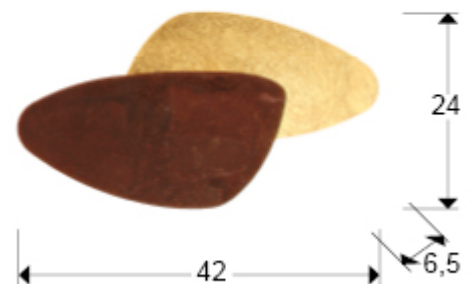

Contra

208765

Wall lamps

Wall lamp made of metal, GOLD LEAF and brown oxide
COR-TEN steel finish. 12W LED. 1576 lm. 3000 K.

GENERAL INFORMATION

EAN Code: 8435435330668

Type: Wall lamps

Collection: Contra

SIZES

Sizes: → 42.0 ↓ 24.0 ↗ 6.5 cm
Weight: 0.9 Kg

SIZES WITH PACKAGING

Weight: 1.3 Kg
Volume: 0.0250m³
Sizes: → 52.0 ↓ 14.0 ↗ 34.0 cm

TECHNICAL INFORMATION

Electric class: Class 1
Maximum power: 12W
Voltage: 220/240 V
Frequency: 50/60 Hz
Colour temperature: 3,000 K
Average lifespan: 25,000 h
Power factor: >0.57
CRI: >80