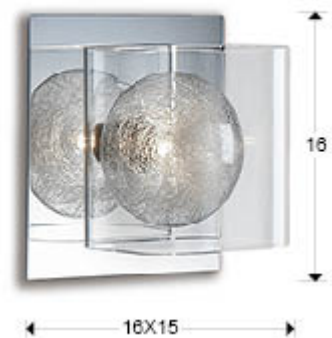

### Wall lamps

Wall lamp of 1 light made of metal, chrome finish. Molding glass shades, inner ball decorated with glass filaments.

·This item includes 1 G9 LED 6W

## SIZES

Sizes: → 16.0 ↓ 16.0 ↗ 15.0 cm  
Weight: 0.8 Kg