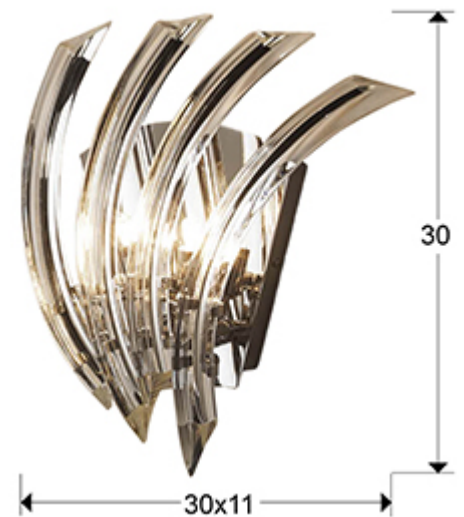

Eloise

711021

Recommended product

Wall lamps

Wall lamp of 2 lights made of metal, chrome finish. Glass shade formed by curved clear crystals of high quality fanned shape.

·This item includes 2 G9 LED 6W

GENERAL INFORMATION

Catalogue: i36 Iluminación
Page: 234
EAN Code: 8435435308285
Type: Wall lamps
Collection: Eloise

SIZES

Sizes: ↔ 30.0 ↓ 30.0 ↗ 11.0 cm
Weight: 1.8 Kg

SIZES WITH PACKAGING

Weight: 2.6 Kg
Volume: 0.0210m³
Sizes: ↔ 36.0 ↓ 18.0 ↗ 32.0 cm