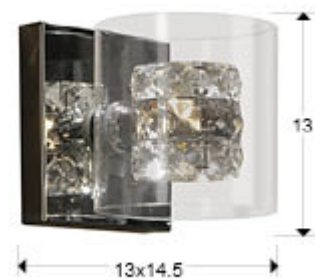

Flash

391218

Wall lamps

Recommended product

Wall lamp of 1 light made of metal, chrome finish. Double glass shade, exterior of molded glass and interior of clear and smoke faceted crystals.

·This item includes 1 G9 LED 6W

GENERAL INFORMATION

Catalogue: i36 Iluminación
Page: 205
EAN Code: 8435435303488
Type: Wall lamps
Collection: Flash

SIZES

Sizes: ↔ 13.0 ↓ 13.0 ↗ 14.5 cm
Weight: 0.6 Kg

SIZES WITH PACKAGING

Weight: 0.9 Kg
Volume: 0.0080m³
Sizes: ↔ 19.0 ↓ 23.0 ↗ 19.0 cm