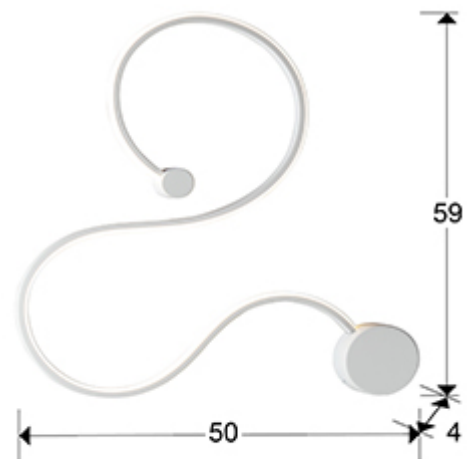

## Grafos

227124

Wall lamps

Wall lamp made of steel and aluminium. Matt white sand finish. Opal silicone diffuser. LED lighting 19,5W. 900 lm. 3000 K.

### SIZES

Sizes: ↔ 50.0 ↓ 59.0 ↗ 4.0 cm  
Weight: 0.7 Kg

### SIZES WITH PACKAGING

Weight: 2.0 Kg  
Volume: 0.0380m<sup>3</sup>  
Sizes: ↔ 66.0 ↓ 10.0 ↗ 57.0 cm

## ADDITIONAL INFORMATION

Material: Steel, aluminium, silicone  
Finish: Matt white, opal

227124

 Esta luminaria lleva lámparas LED incorporadas.  
This luminaire contains built-in LED lamps.

 } LED

Las lámparas de esta luminaria no son recambiables.  
The lamps cannot be changed in the luminaire.