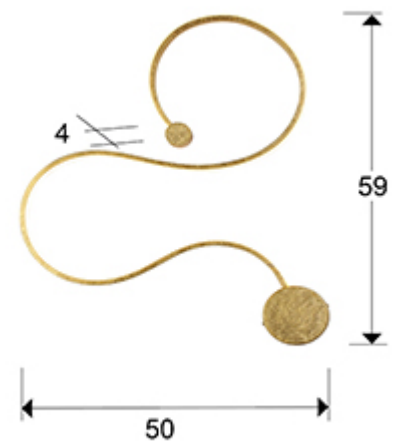

Grafos

Wall lamps

227131

Wall lamp made of steel and aluminium. GOLD LEAF finish.
Opal silicone diffuser. LED lighting 19,5 W. 900 lm. 3000 K.

GENERAL INFORMATION

EAN Code: 8435435329136
Type: Wall lamps
Collection: Grafos

SIZES

Sizes: → 50.0 ↓ 59.0 ↗ 4.0 cm
Weight: 0.7 Kg

SIZES WITH PACKAGING

Weight: 2.0 Kg
Volume: 0.0380m³
Sizes: → 66.0 ↓ 10.0 ↗ 57.0 cm

TECHNICAL INFORMATION

Electric class: Class 1
Maximum power: 19.50 W
Voltage: 220/240 V
Frequency: 50/60 Hz
Colour temperature: 3,000 K
Average lifespan: 30,000 h
Power factor: >0.9
CRI: >80

DRIVER LED

Make: JJZM
Model: J10-18A500
Quantity: 1 Units
Dimmable: No
Maximum power: 20W
Frequency: 50-60 Hz
Primary voltage: 220-240 V
Type: Corriente constante
Secondary current: 500 V
Sizes: ↔ 6,0 ↓ 2,5 ↗ 6,0 cm

ADDITIONAL INFORMATION

Material: Steel, aluminium, silicone
Finish: Gold leaf, opal

227131

 Esta luminaria lleva lámparas LED incorporadas.
This luminaire contains built-in LED lamps.

 } LED

Las lámparas de esta luminaria no son recambiables.
The lamps cannot be changed in the luminaire.