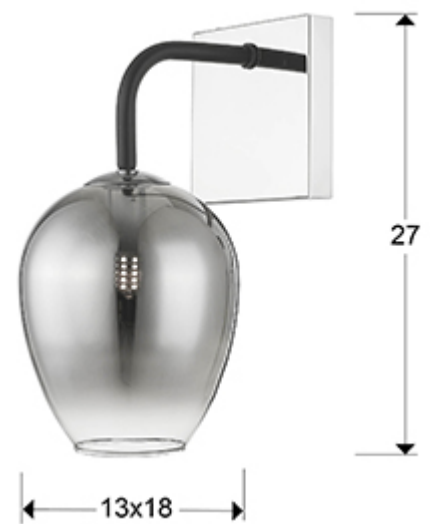

Izar 345462
Wall lamps

Wall lamp made of metal, matt black and chrome finish.
Glass shade finished in chrome blurred to clear.

·This item includes 1 G9 LED 6W

GENERAL INFORMATION

EAN Code: 8435435326784
Type: Wall lamps
Collection: Izar

SIZES

Sizes: → 13.0 ↓ 27.0 ↗ 18.0 cm
Weight: 0.5 Kg

SIZES WITH PACKAGING

Weight: 0.9 Kg
Volume: 0.0180m³
Sizes: → 22.0 ↓ 38.0 ↗ 21.0 cm

TECHNICAL INFORMATION

Energy class: A+
Electric class: Class 1
Maximum power: 28W
Voltage: 110/220 V
Frequency: 50/60 Hz

ADDITIONAL INFORMATION

Material: Metal, glass
Finish: Matt black, chrome, blur
Cable colour: clear

Schuller.SL. 345462

Esta luminaria es compatible con bombillas de las clases energéticas.

This luminaire is compatible with bulbs of the energy classes: