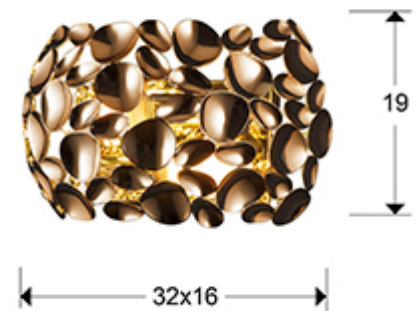

Narisa

266782N

Wall lamps

Recommended product

Wall lamp of 2 lights made metal with rose gold plating.

.This item includes 2 E14 LED 7W. DIMABLE

GENERAL INFORMATION

Catalogue: i36 Iluminación
Page: 147
EAN Code: 8435435322113
Type: Wall lamps
Collection: Narisa

ADDITIONAL INFORMATION

Material: Metal
Finish: Gold rose plated

Schuller.SL. 266782N

 Esta luminaria es compatible con bombillas de las clases energéticas.
This luminaire is compatible with bulbs of the energy classes: