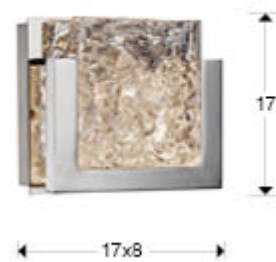

SIZES

Sizes: → 17.0 ↓ 17.0 ↗ 8.0 cm
Weight: 1.5 Kg

SIZES WITH PACKAGING

Weight: 1.8 Kg
Volume: 0.0110m³
Sizes: → 25.0 ↓ 17.0 ↗ 25.0 cm