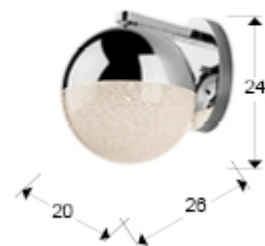

Sphere

793371

Wall lamps

Recommended product

Wall lamp of 1 light, made of metal, chrome finish. Polycarbonate spherical shade of Ø20 cm. with texturized interior and chromed metal. 9.6 W LED. 3,000 K. 672 lm.

GENERAL INFORMATION

Catalogue: i36 Iluminación
Page: 66
EAN Code: 8435435321154
Type: Wall lamps
Collection: Sphere

SIZES

Sizes: ↔ 20.0 ↓ 24.0 ↗ 26.0 cm
Weight: 1.6 Kg

SIZES WITH PACKAGING

Weight: 2.3 Kg
Volume: 0.0390m³
Sizes: ↔ 36.0 ↓ 30.0 ↗ 36.0 cm