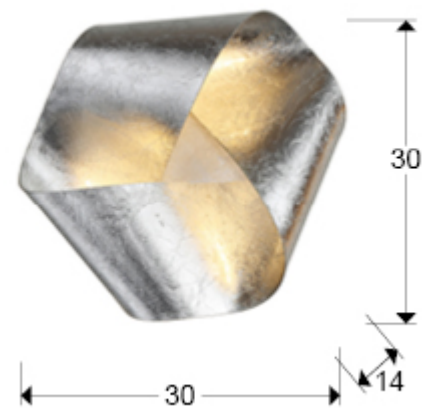

SIZES

∅ 30.0 × 14.0 cm
Weight: 1.1 Kg

SIZES WITH PACKAGING

Weight: 1.5 Kg
Volume: 0.0260m³
Sizes: ↔ 36.0 ↓ 20.0 ↗ 36.0 cm