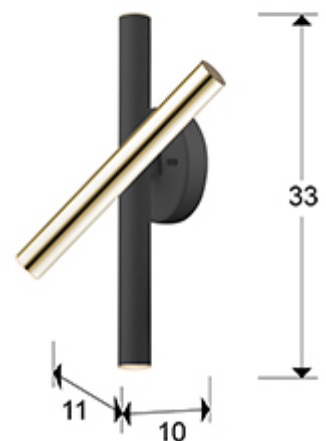

## Varas

373845

Wall lamps

Wall lamp of 3 LED lights with rotatory arm. Made of metal, finished in gold and matt black. Opal acrylic diffuser. 15W, 1350 lm, 3000 K. DIMMABLE.

### GENERAL INFORMATION

EAN Code: 8435435330439

Type: Wall lamps

Collection: Varas

### SIZES

Sizes: ↔ 11.0 ↓ 33.0 ↗ 11.0 cm  
Weight: 1.1 Kg

### SIZES WITH PACKAGING

Weight: 1.4 Kg  
Volume: 0.0130m<sup>3</sup>  
Sizes: ↔ 40.0 ↓ 18.0 ↗ 18.0 cm