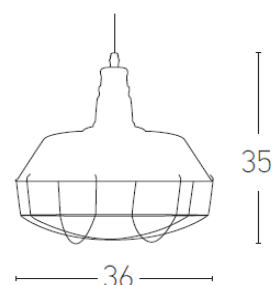

Interior Lighting

1548 Pendant Light

Bulb:	1x E27 MAX 40W
Voltage:	220-240V
Operating Frequency:	50/60HZ
IP:	IP20
Class:	I
Color:	Black Matt-White
Material:	Metal - Aluminium
Height:	35 cm
Diameter:	36 cm
Available Cable:	150 cm
Net Weight:	1.35 kg