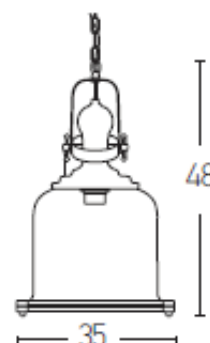

Indoor Lighting

16106 Pendant Light

Bulb:	1x E27 MAX 40W
Voltage:	220-240V
Operating Frequency:	50/60HZ
IP:	IP20
Class:	I
Color:	Bronze
Material:	Glass-Metal
Diameter:	35cm
Height:	48cm
Available Cable/Chain:	80 cm
Net Weight:	4 kg

Description

Pendant light made by Glass & Metal in Bronze color.

E27
LAMP

5213006843983

PRODUCT DATA SHEET