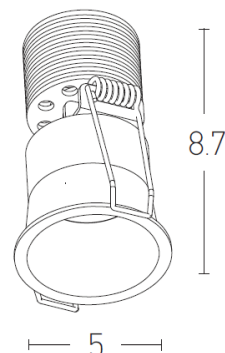

### 180013 | Recessed spot light

|                      |                            |
|----------------------|----------------------------|
| Build in Led :       | 1x7W COB LED, 2700K, 630Lm |
| Voltage:             | 20V                        |
| Operating Frequency: | 50-60Hz                    |
| IP:                  | IP20                       |
| Class:               | I                          |
| Beam Angle:          | 24°                        |
| Color:               | Sandy White                |
| Material:            | Aluminium                  |
| Diameter:            | 5cm                        |
| Height:              | 8.7cm                      |
| Cutting Hole:        | 4.5cm                      |
| Recommended Driver:  | V350 for 1 Fixture         |
| Net Weight:          | 0.15 Kg                    |

## Description

Recessed spot light with build in Led in Sandy White finish .

**LED**  
LIGHTING

5213006849954

| CODE | mA  | Watt | V    |
|------|-----|------|------|
| V350 | 350 | 11   | 2-32 |
| V500 | 500 | 16   | 2-32 |
| V700 | 700 | 17   | 2-25 |