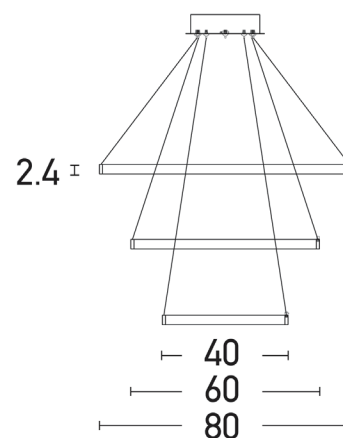

Class: I

Color: White Matt

Material: Aluminium-Acrylic

Available Cable: 120 cm

Diameter: 80 cm, 60 cm, 40 cm

Net Weight: 4.5 kg

Description

Modern design pendant light in white Matt color.